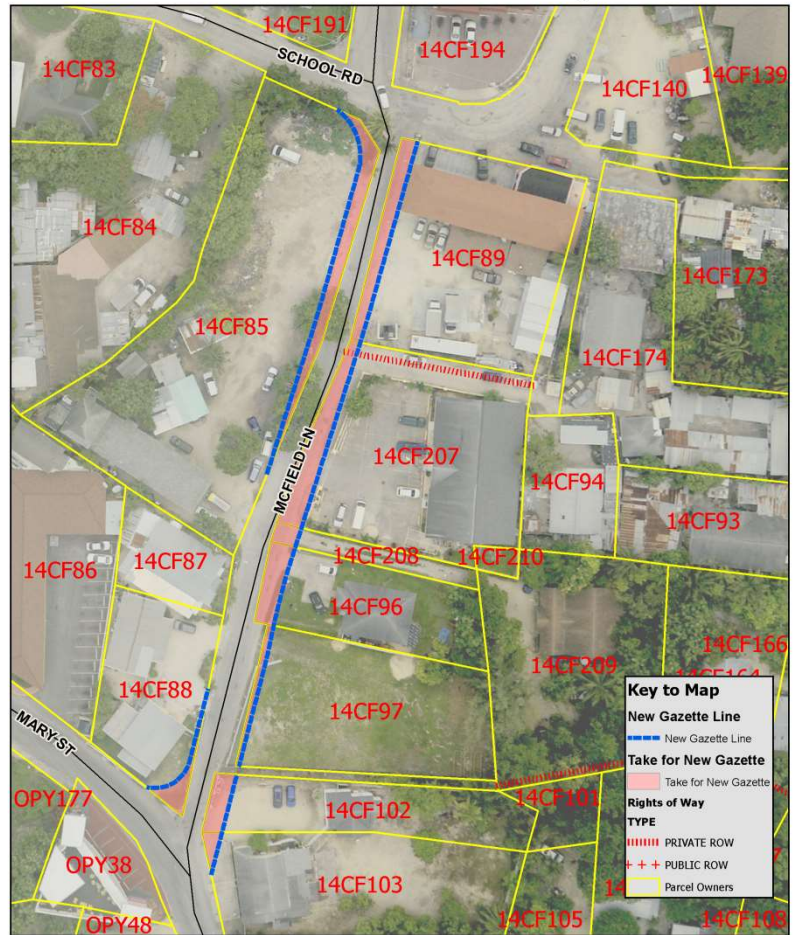

New Gazette for McField Lane Widening