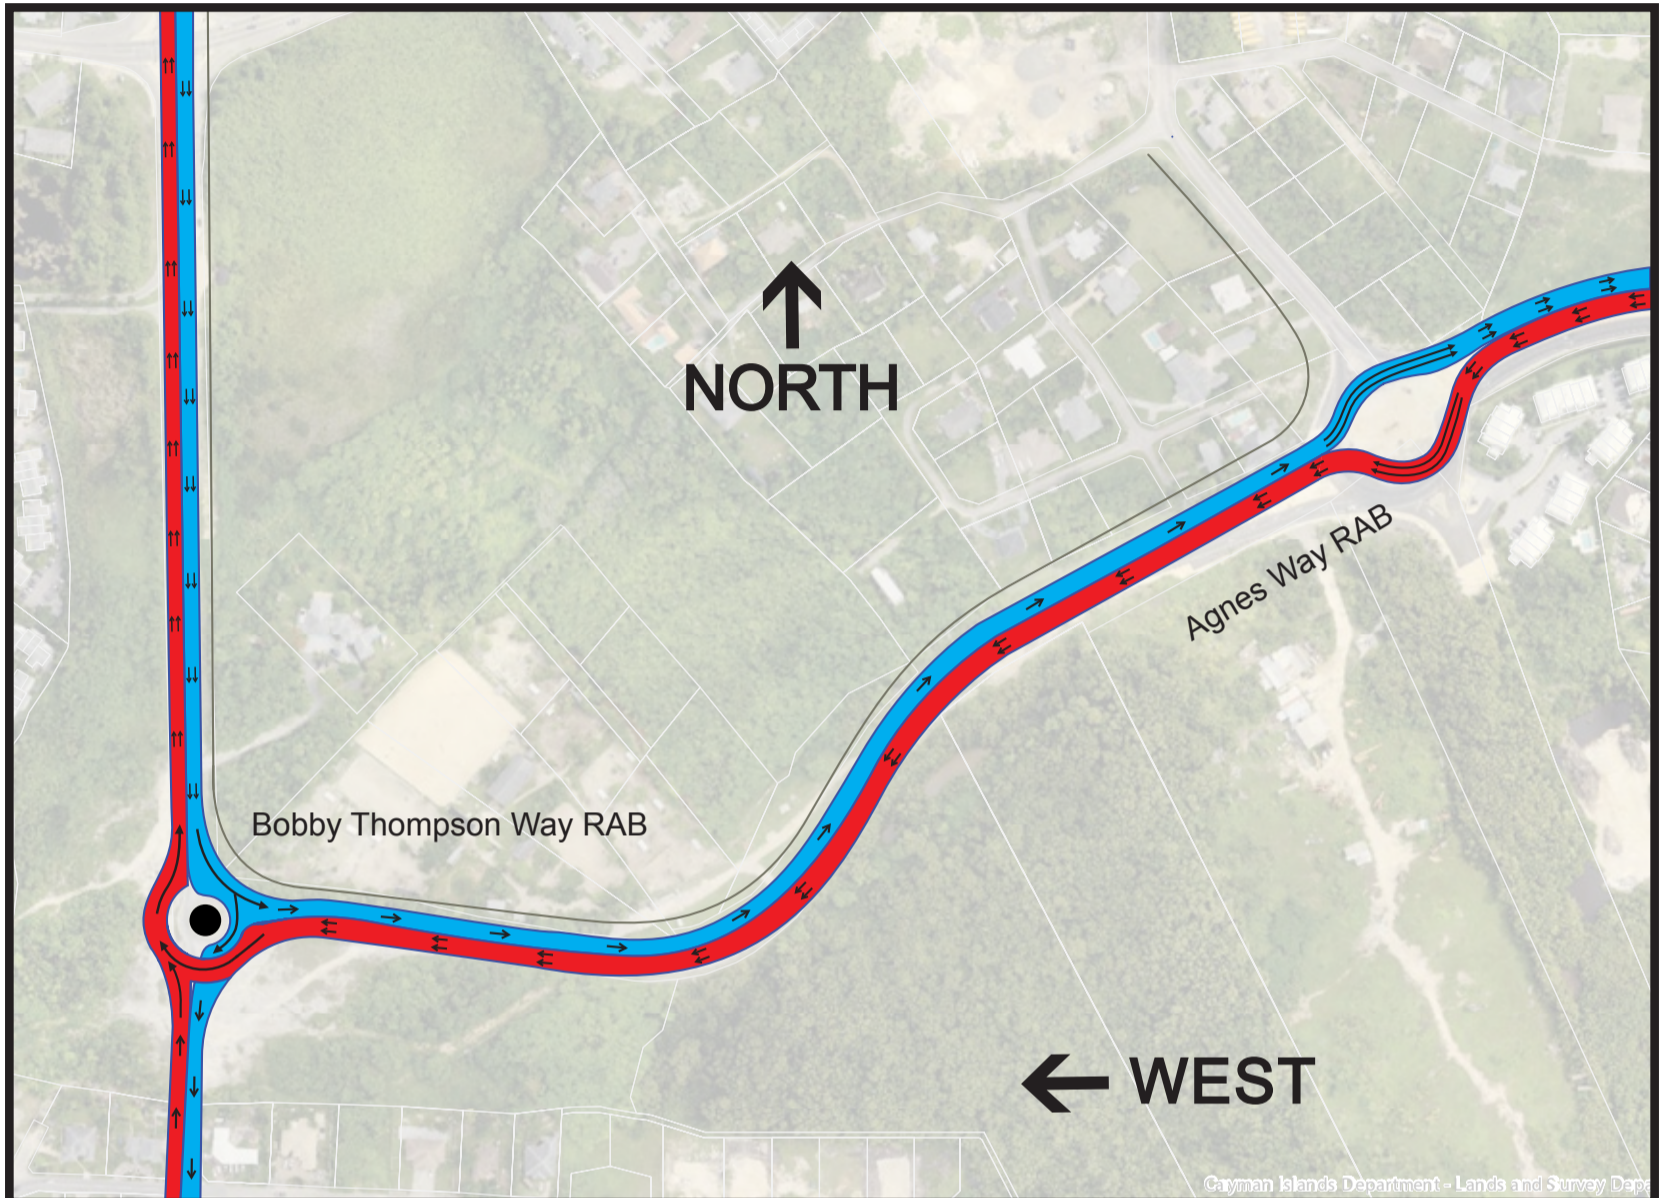

TEMPORARY ROAD LAYOUT

Linford Pierson Highway

NEW LAYOUT STARTS APRIL 11TH 2022

- Two lanes from Agnes way RAB to Smith Road signal.

- Two lanes from Smith Rd signal to Bobby Thompson Way RAB
- One lane eastbound to eastern districts
- One lane southbound to Fairbanks Rd

Thank you for your cooperation as NRA works to complete this much needed improvement.

Please drive slowly and follow all relevant signs and road markings

For information contact the National Roads Authority
Telephone 946-7780